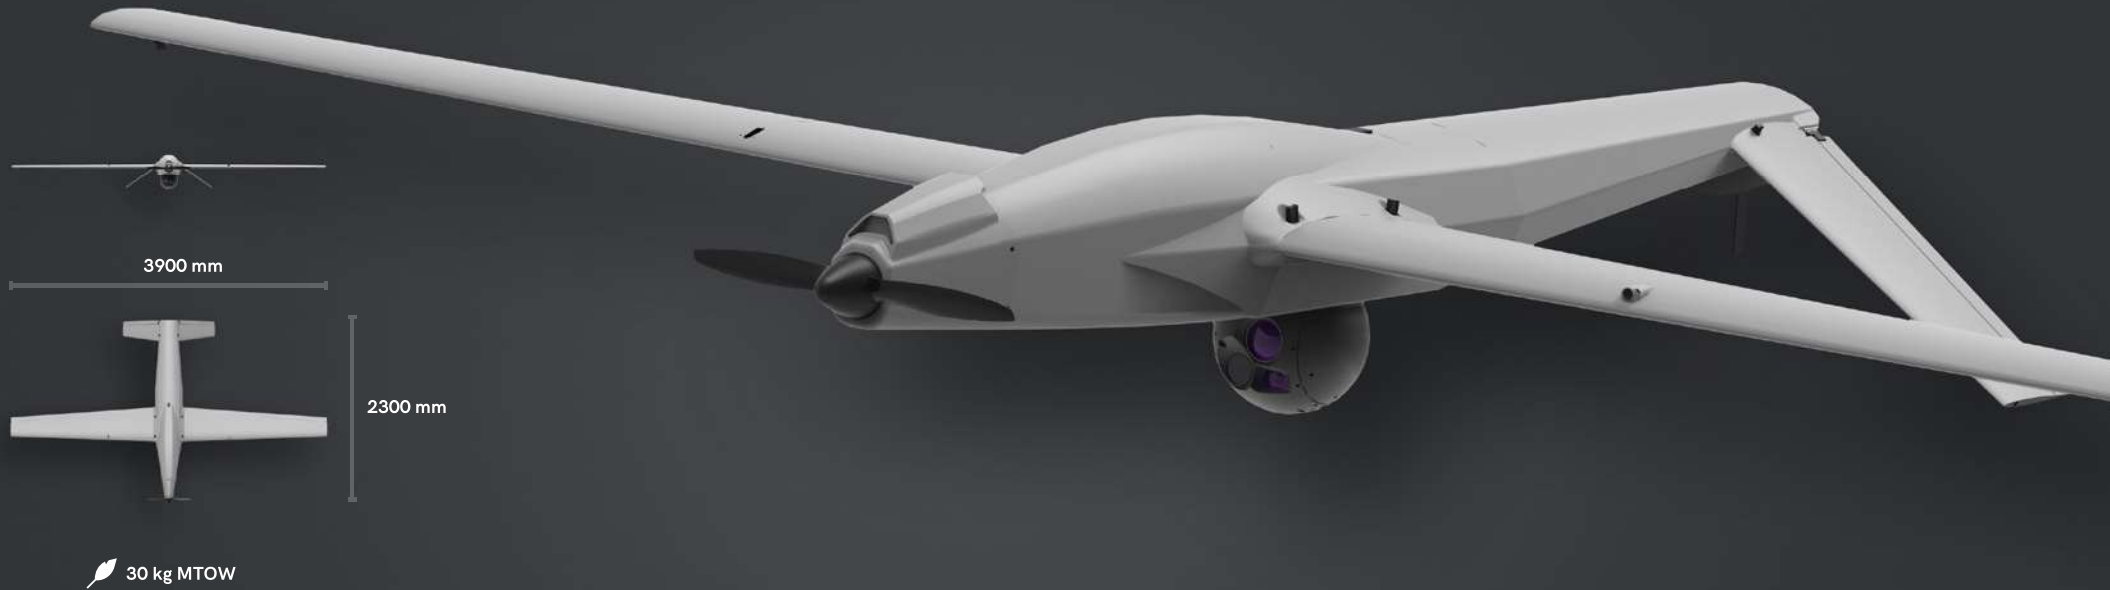

THREOD

SYSTEMS

STREAM C

PERFORMANCE

Over 6 hours
Operational up to 3000m AGL
80-130 km/h
Catapult launch, parachute recovery
Lift capacity 6kg

MULTISENSOR PACKAGE

Cooled MWIR gimbal

EO sensor: 30x zoom / 2x digital
MWIR sensor: 720p / 18-275 mm lens
Laser rangefinder: up to 8000 m

Aerial mapping payload

50MP aerial mapping sensor

COMMUNICATIONS

Dual-frequency
Over 100 km LOS
AES-256
MESH network
Voice, video, data

ISR

720p HD live streaming
Reporting tool
KLV metadata
Selectable recording